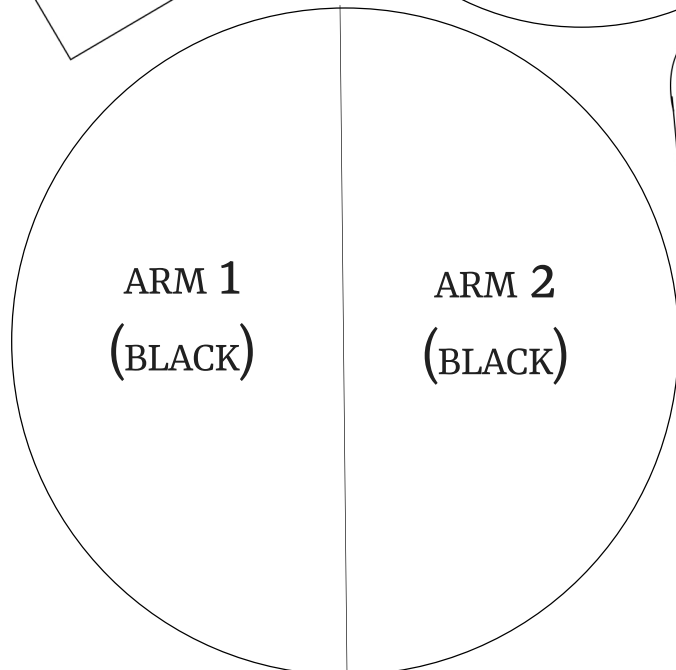

PENGUIN ART PROJECT PRINTOUT

BODY
(WHITE)

NOSE
(ORANGE)

INSTRUCTIONS

Use the templates to cut out the shapes in the corresponding labeled color construction paper. Assemble per instructions pdf.

EYES (BLACK)

FRONT OF HEAD
(WHITE)

FOOT
(ORANGE)

BACK OF HEAD
(BLACK)

ARM 1
(BLACK)

ARM 2
(BLACK)

FOOT
(ORANGE)